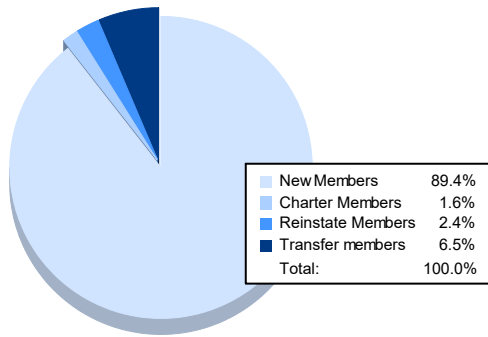

Year	New Clubs	Dropped Clubs	Gain/ Loss Clubs	New Members	Charter Members	Reinstate Members	Transfer Members	Total Member Added	Total Members Dropped	Gain/ Loss Members
2016-2017	0	0	0	152	4	10	8	174	199	-25
2017-2018	0	0	0	135	3	6	7	151	150	1
2018-2019	1	0	1	116	36	1	4	157	134	23
2019-2020	0	0	0	120	2	8	8	138	125	13
2020-2021	0	0	0	110	2	3	8	123	211	-88
<b>Average</b>	<b>0</b>	<b>0</b>	<b>0</b>	<b>127</b>	<b>9</b>	<b>6</b>	<b>7</b>	<b>149</b>	<b>164</b>	<b>-15</b>

### Membership Composition June 2021 Cumulative