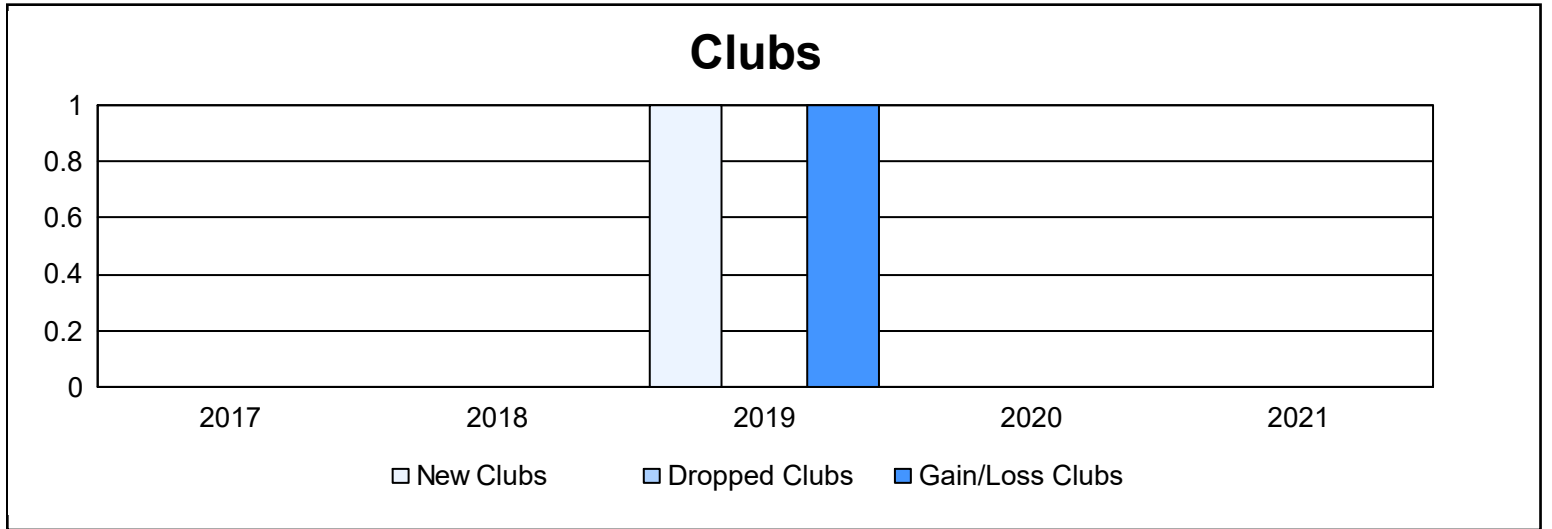

Year	New Clubs	Dropped Clubs	Gain/ Loss Clubs	New Members	Charter Members	Reinstate Members	Transfer Members	Total Member Added	Total Members Dropped	Gain/ Loss Members
2016-2017	0	0	0	152	4	10	8	174	199	-25
2017-2018	0	0	0	135	3	6	7	151	150	1
2018-2019	1	0	1	116	36	1	4	157	134	23
2019-2020	0	0	0	120	2	8	8	138	125	13
2020-2021	0	0	0	110	2	3	8	123	211	-88
<b>Average</b>	<b>0</b>	<b>0</b>	<b>0</b>	<b>127</b>	<b>9</b>	<b>6</b>	<b>7</b>	<b>149</b>	<b>164</b>	<b>-15</b>

### Membership Composition June 2021 Cumulative