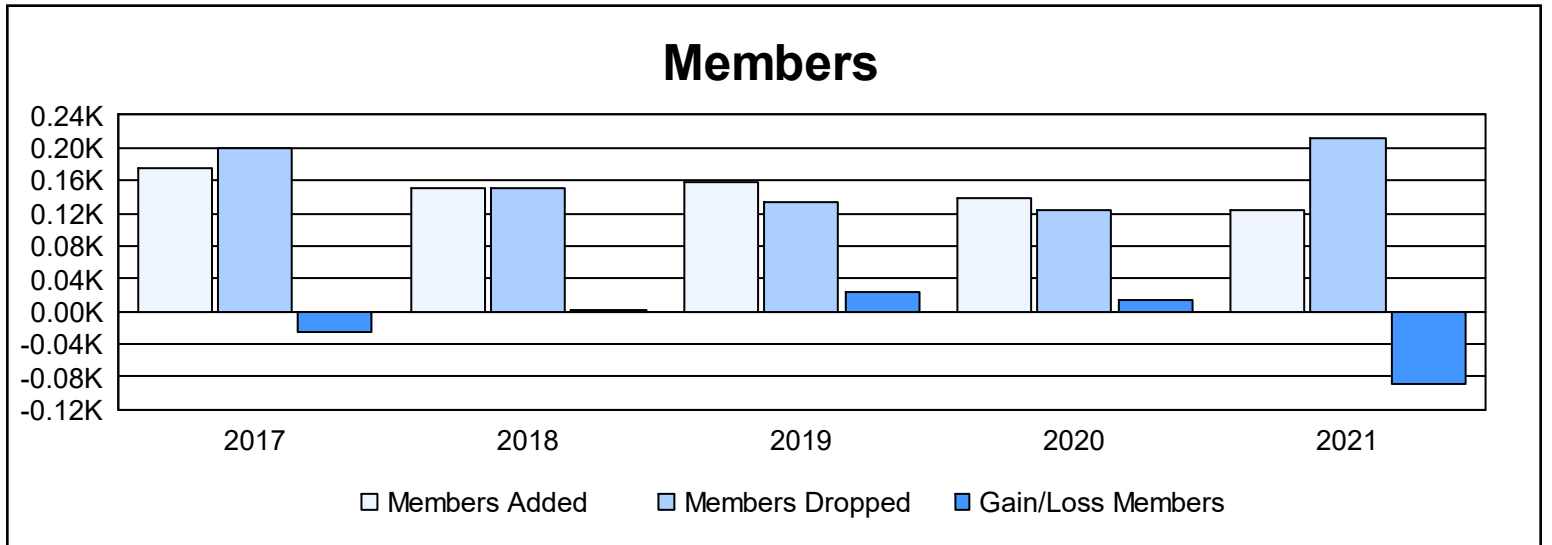

Year	New Clubs	Dropped Clubs	Gain/ Loss Clubs	New Members	Charter Members	Reinstate Members	Transfer Members	Total Member Added	Total Members Dropped	Gain/ Loss Members
2016-2017	0	0	0	152	4	10	8	174	199	-25
2017-2018	0	0	0	135	3	6	7	151	150	1
2018-2019	1	0	1	116	36	1	4	157	134	23
2019-2020	0	0	0	120	2	8	8	138	125	13
2020-2021	0	0	0	110	2	3	8	123	211	-88
<b>Average</b>	<b>0</b>	<b>0</b>	<b>0</b>	<b>127</b>	<b>9</b>	<b>6</b>	<b>7</b>	<b>149</b>	<b>164</b>	<b>-15</b>

### Membership Composition June 2021 Cumulative